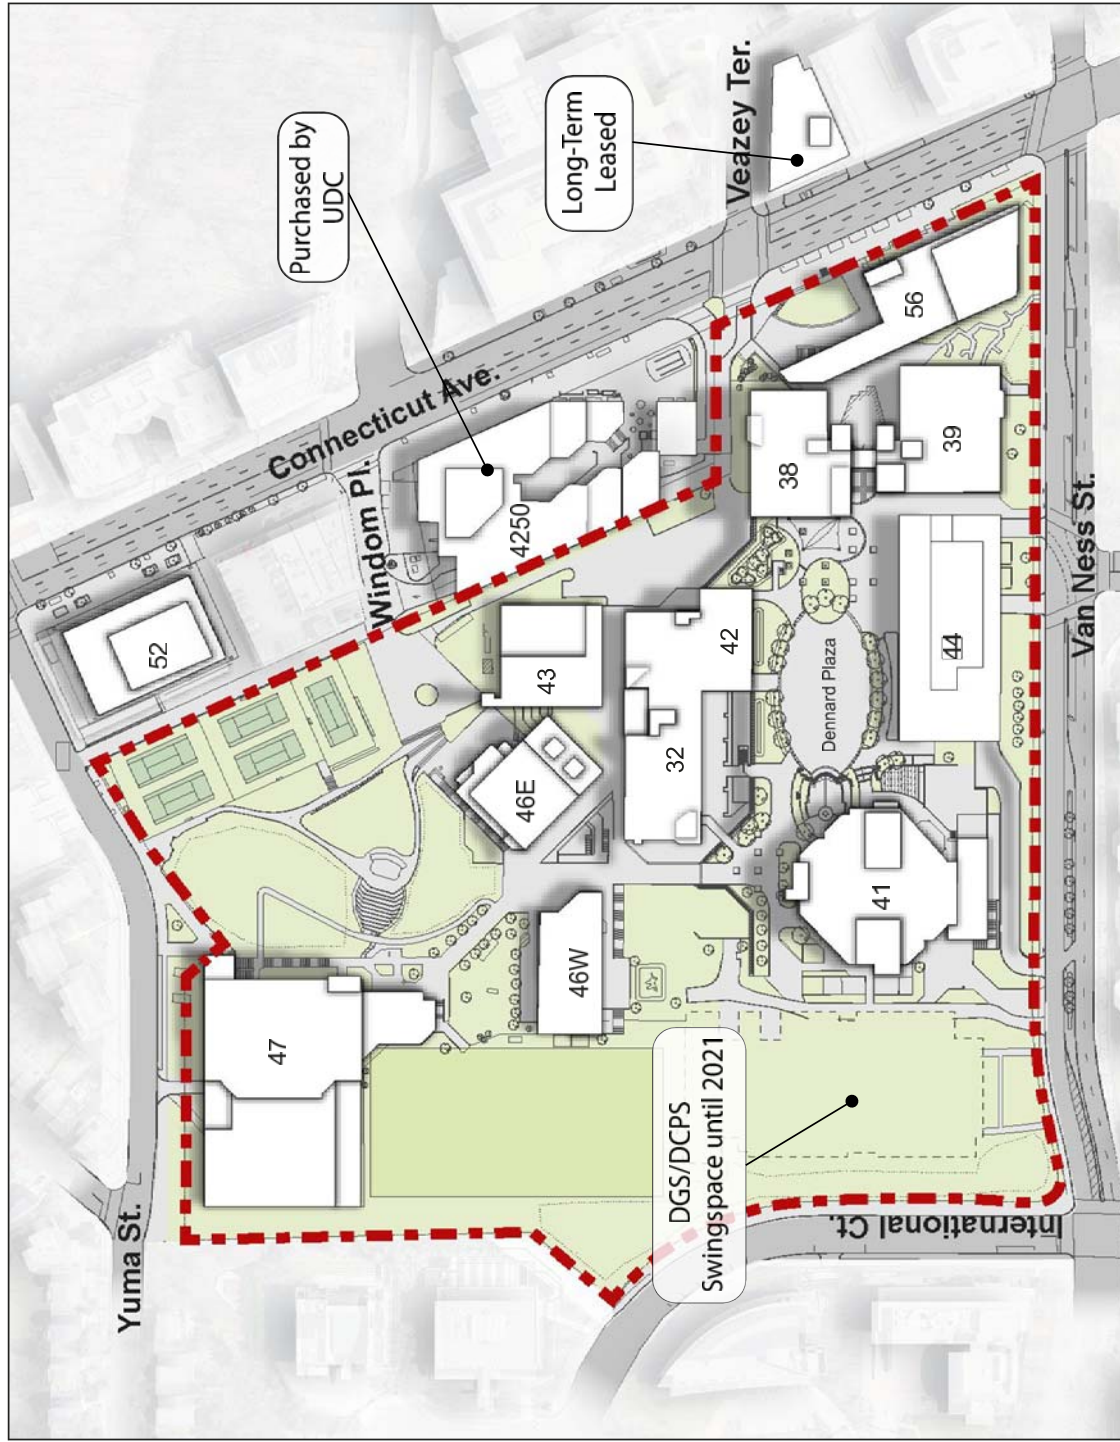

EXHIBIT 1.2 EXISTING CONDITIONS SITE DIAGRAM

- LEGEND**
- Campus Boundary
 - Campus Boundary**
 - 32 Mathematics
 - 38 School of Business and Public Administration/ Career Services/Student Success Center
 - 39 Administration/Financial Aid/Registrar
 - 41 College of Arts and Science / Library
 - 42 School of Engineering and Applied Sciences
 - 43 Power Plant
 - 44 CAUSES/ Life Sciences / Health Services
 - 46E Theatre of the Arts
 - 46W Performing Arts
 - 47 Sports Complex
 - 56 Student Center
 - 52 David A. Clarke School of Law
 - 4225 Vacant Swing Space
 - 4250 CAS & CAUSES swing space

ZONING COMMISSION
District of Columbia
CASE NO. 2020-0033
EXHIBIT NO. 3D